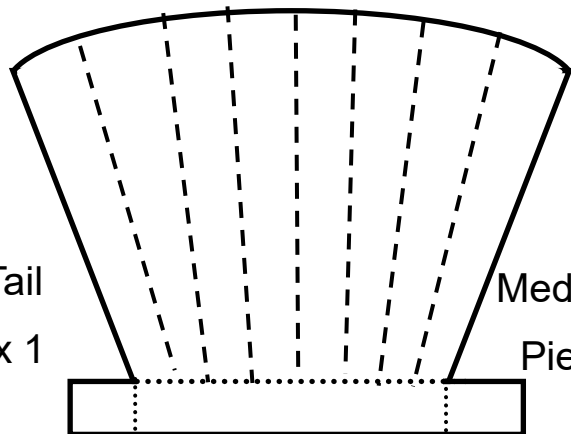

Templates for Cardboard Hedgehog

Print pdf at 100% for templates to fit a standard toilet roll tube (45mm diameter)

Body Spines x 15

Ears x 2

Head x 1

..... Scoring Lines (DO NOT CUT!)

- - - - - Cut to make hedgehog's spines

Large Tail
Piece x 1

Medium Tail
Piece x 2

Small Tail
Piece x 2

Montgomeryshire
Maldwyn