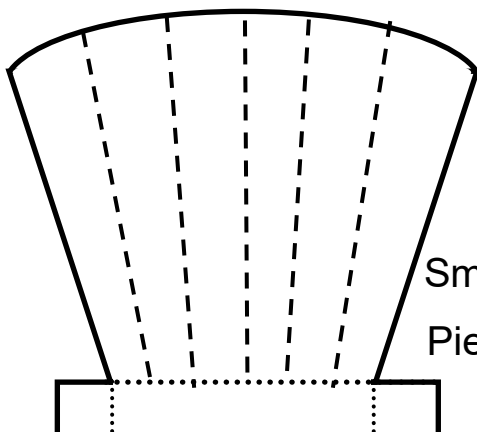

Templates for Cardboard Hedgehog

Print pdf at 100% for templates to fit a standard toilet roll tube (45mm diameter)

Body Spines x 15

Ears x 2

Head x 1

..... Scoring Lines (DO NOT CUT!)

- - - - - Cut to make hedgehog's spines

Large Tail
Piece x 1

Medium Tail
Piece x 2

Small Tail
Piece x 2

Montgomeryshire
Maldwyn