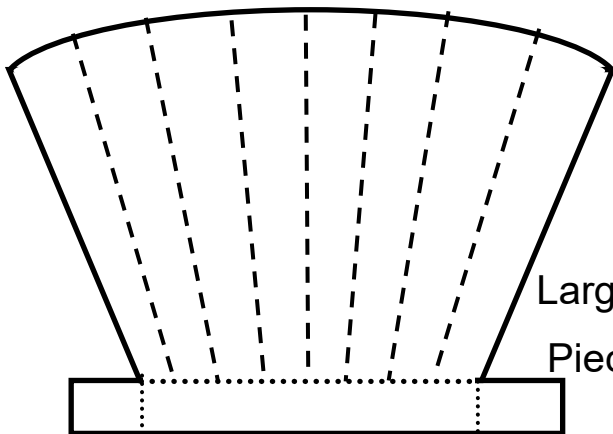

Templates for Cardboard Hedgehog

Print pdf at 100% for templates to fit a standard toilet roll tube (45mm diameter)

Body Spines x 15

Ears x 2

Head x 1

..... Scoring Lines (DO NOT CUT!)

- - - - - Cut to make hedgehog's spines

Large Tail
Piece x 1

Medium Tail
Piece x 2

Small Tail
Piece x 2

Montgomeryshire
Maldwyn